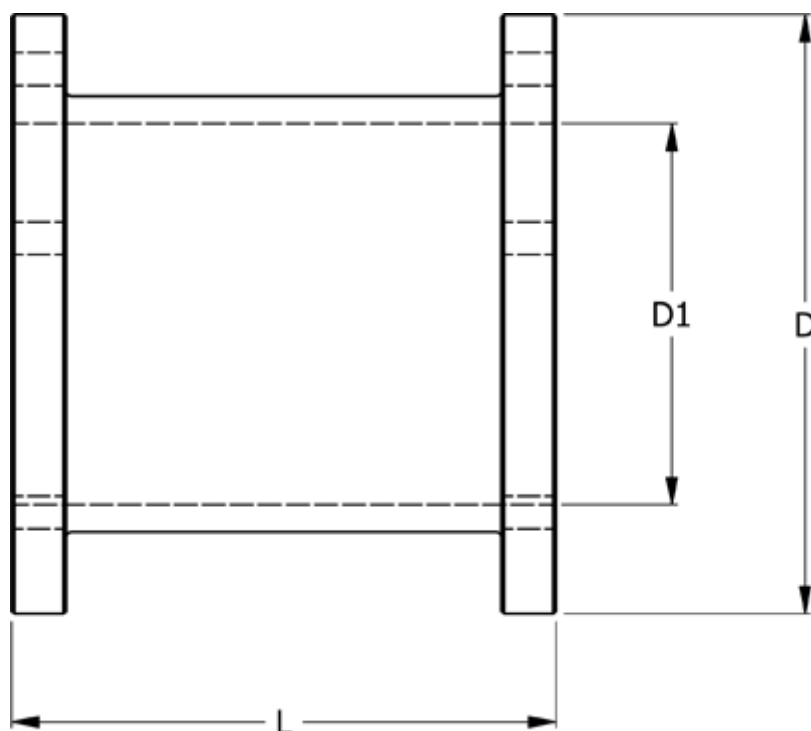

Article number: 330622506180

Description: Coupling N-Eupex str. 225
Part 6 - 225

Measures

D	= 225
D1	= 150
L	= 180
Torque (N m)	= 2000